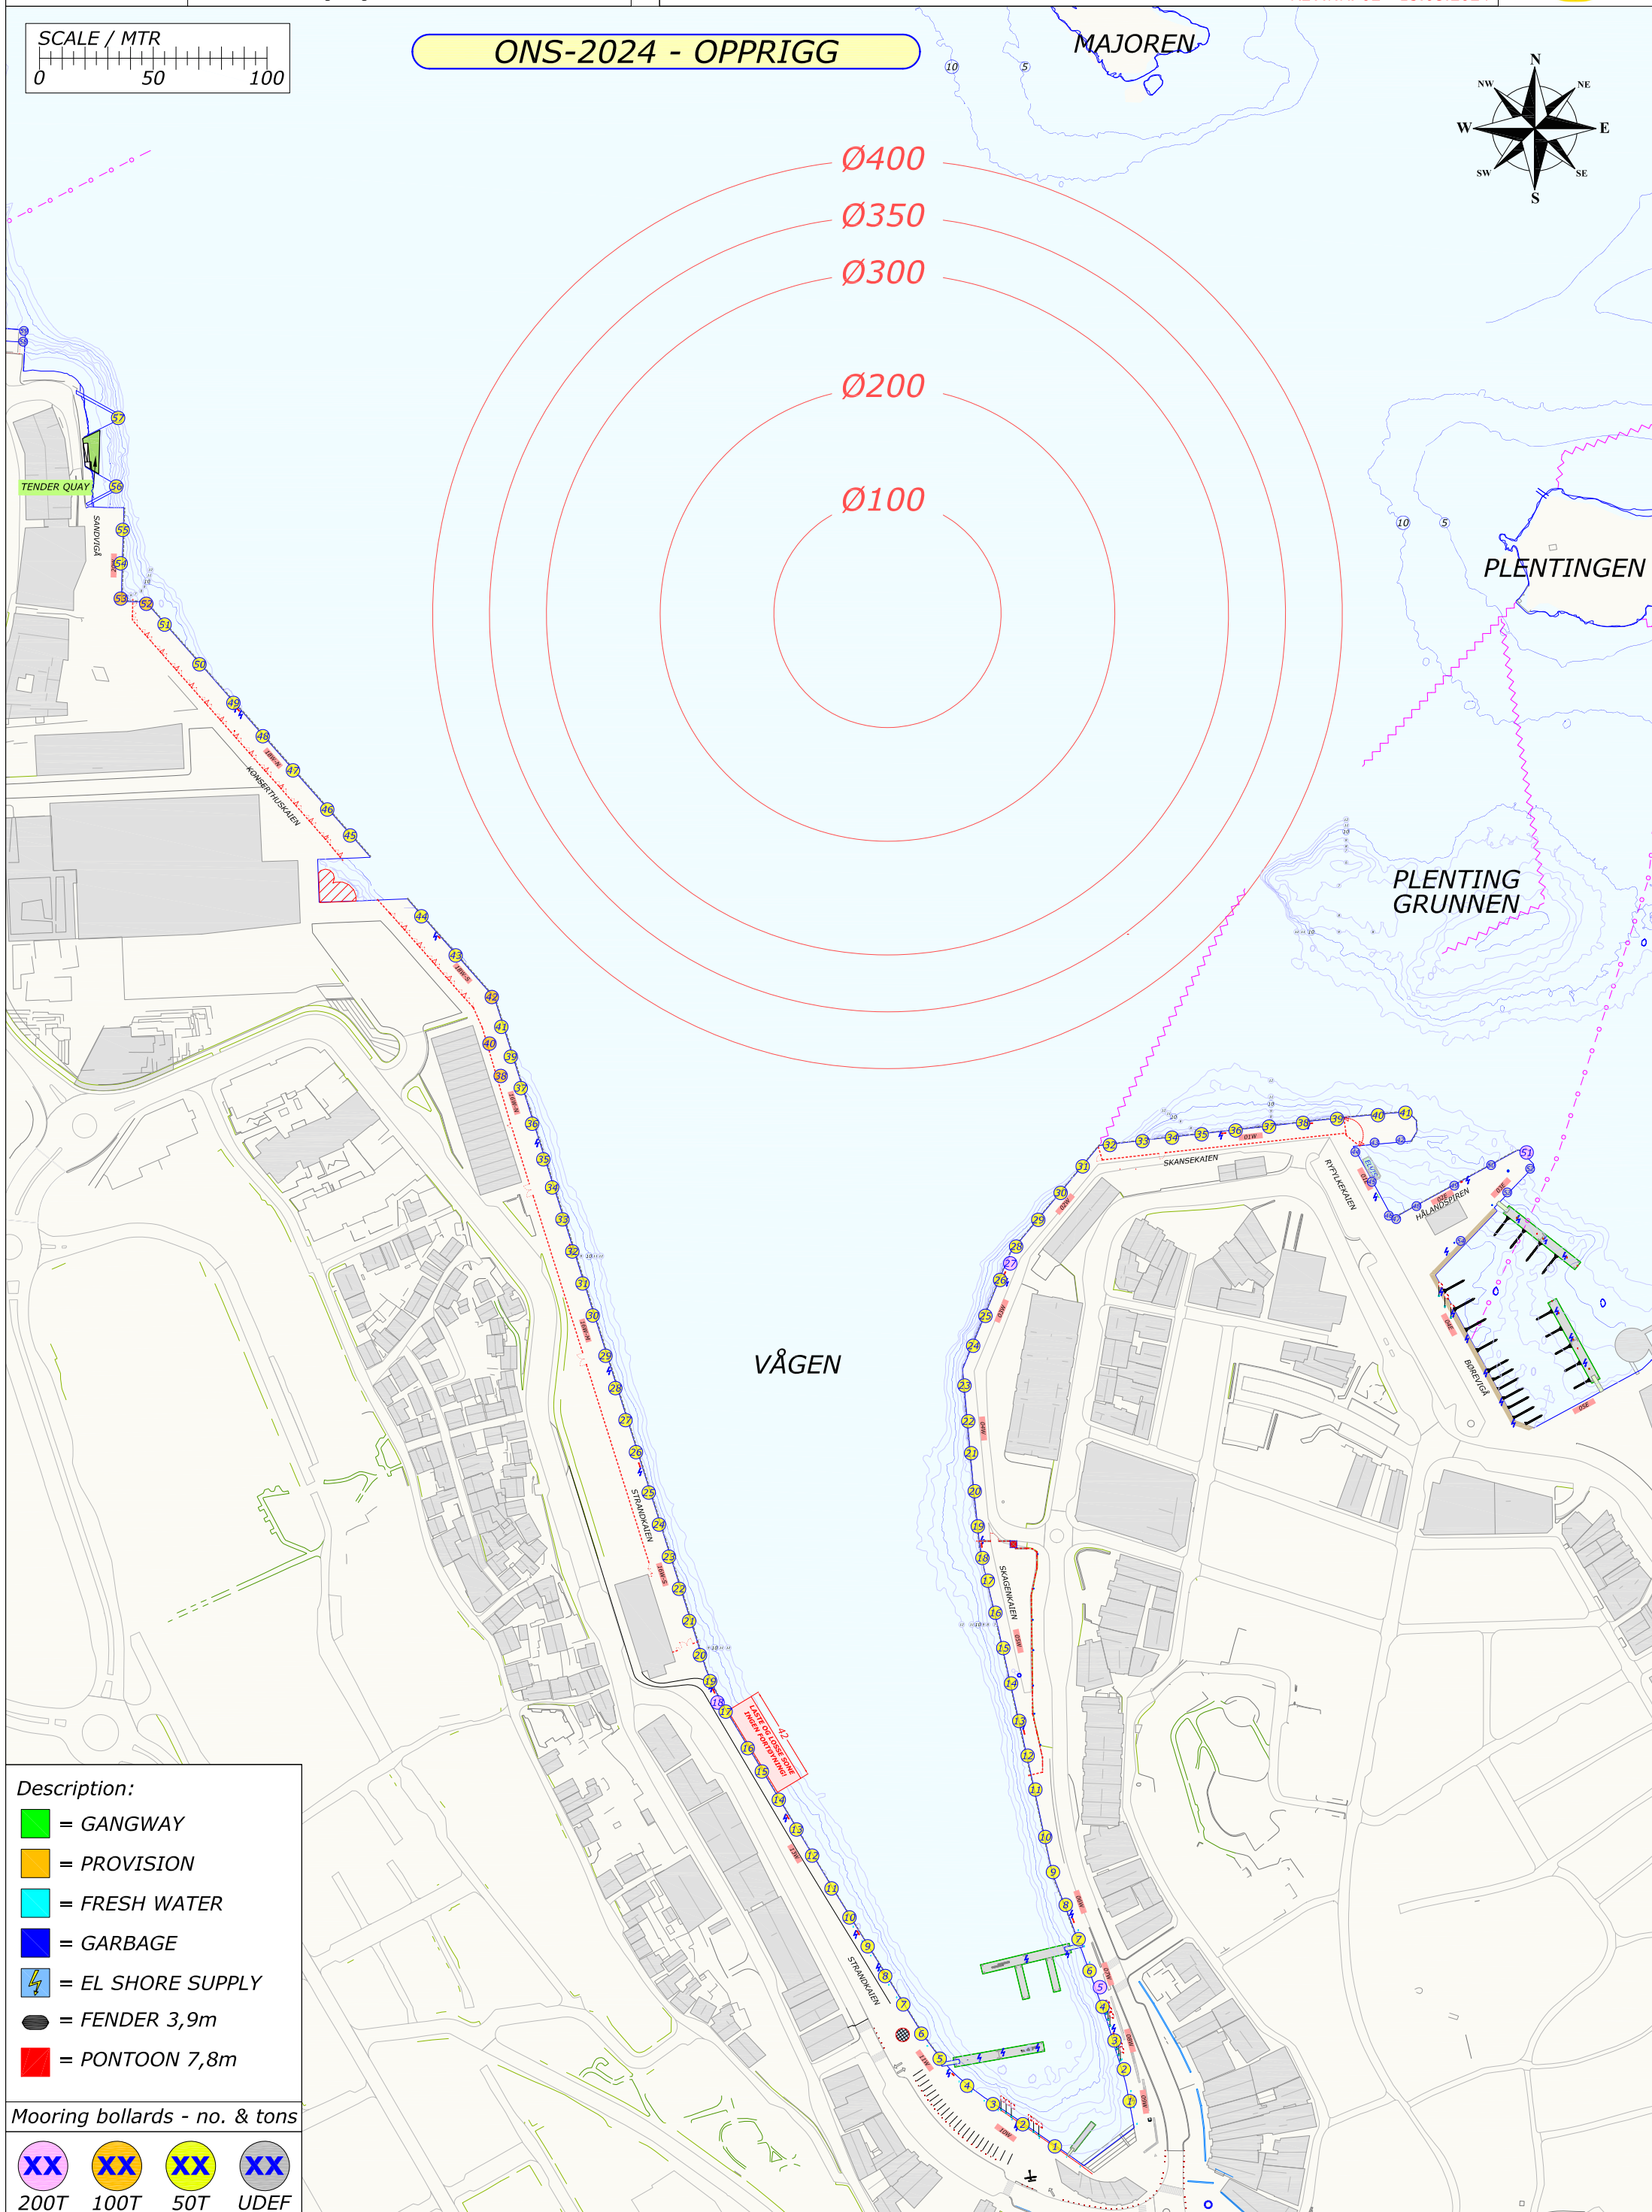

**ONS-2024 - OPPRIGG**

- Description:**
- = GANGWAY
  - = PROVISION
  - = FRESH WATER
  - = GARBAGE
  - ⚡ = EL SHORE SUPPLY
  - = FENDER 3,9m
  - = PONTOON 7,8m

- Mooring bollards - no. & tons**
- XX 200T
  - XX 100T
  - XX 50T
  - XX UDEF